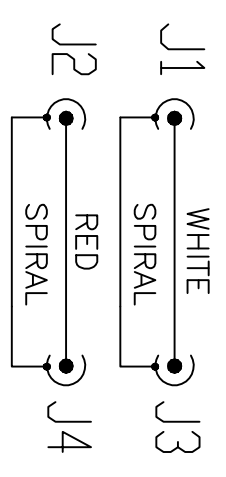

## PIN OUT

### REQUIREMENTS:

1:100% short,open and miss wire test.

④	MOLDED	RED 45P PVC	8.4	G
③	MOLDED	WHITE 45P PVC	8.4	G
②	CONNECTOR	RCA TUBULAR MALE:,WHITE INSULATOR, GOLD FLASH SHELL	4	PCS
①	CABLE	(10/0.10CCS+SPIRAL28*0.10CCS+PVC)*2C JACKET:BLACK PVC OD:2.8*5.6MM	1	M
NO.	MATERIAL	DESCRIPTIONG	QTY.	UNIT

Ltemref	Quantity	Title/Name,designation,material,dimension etc	Article No./Reference
Designed by ACHY	Checked by HELEN	Approved by - date MARCH 4, 2012	Date MARCH 4, 2012
		File name RCA/M2-RCA/M2.LTM	Scale FREE